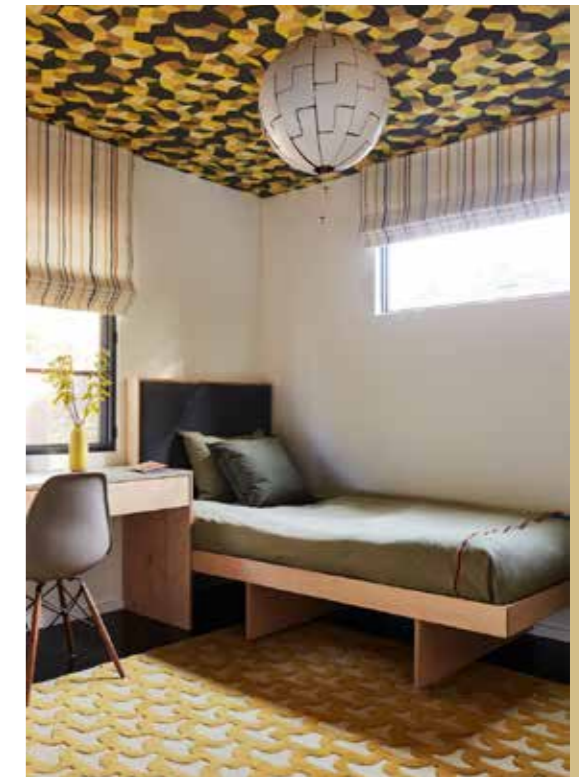

PLAYING WITH PATTERNS

Blending yellows, greens, and browns, a geometric wallpapered ceiling adds intrigue to this child's bedroom in Palo Alto, California. Design by Alden Miller Interiors.