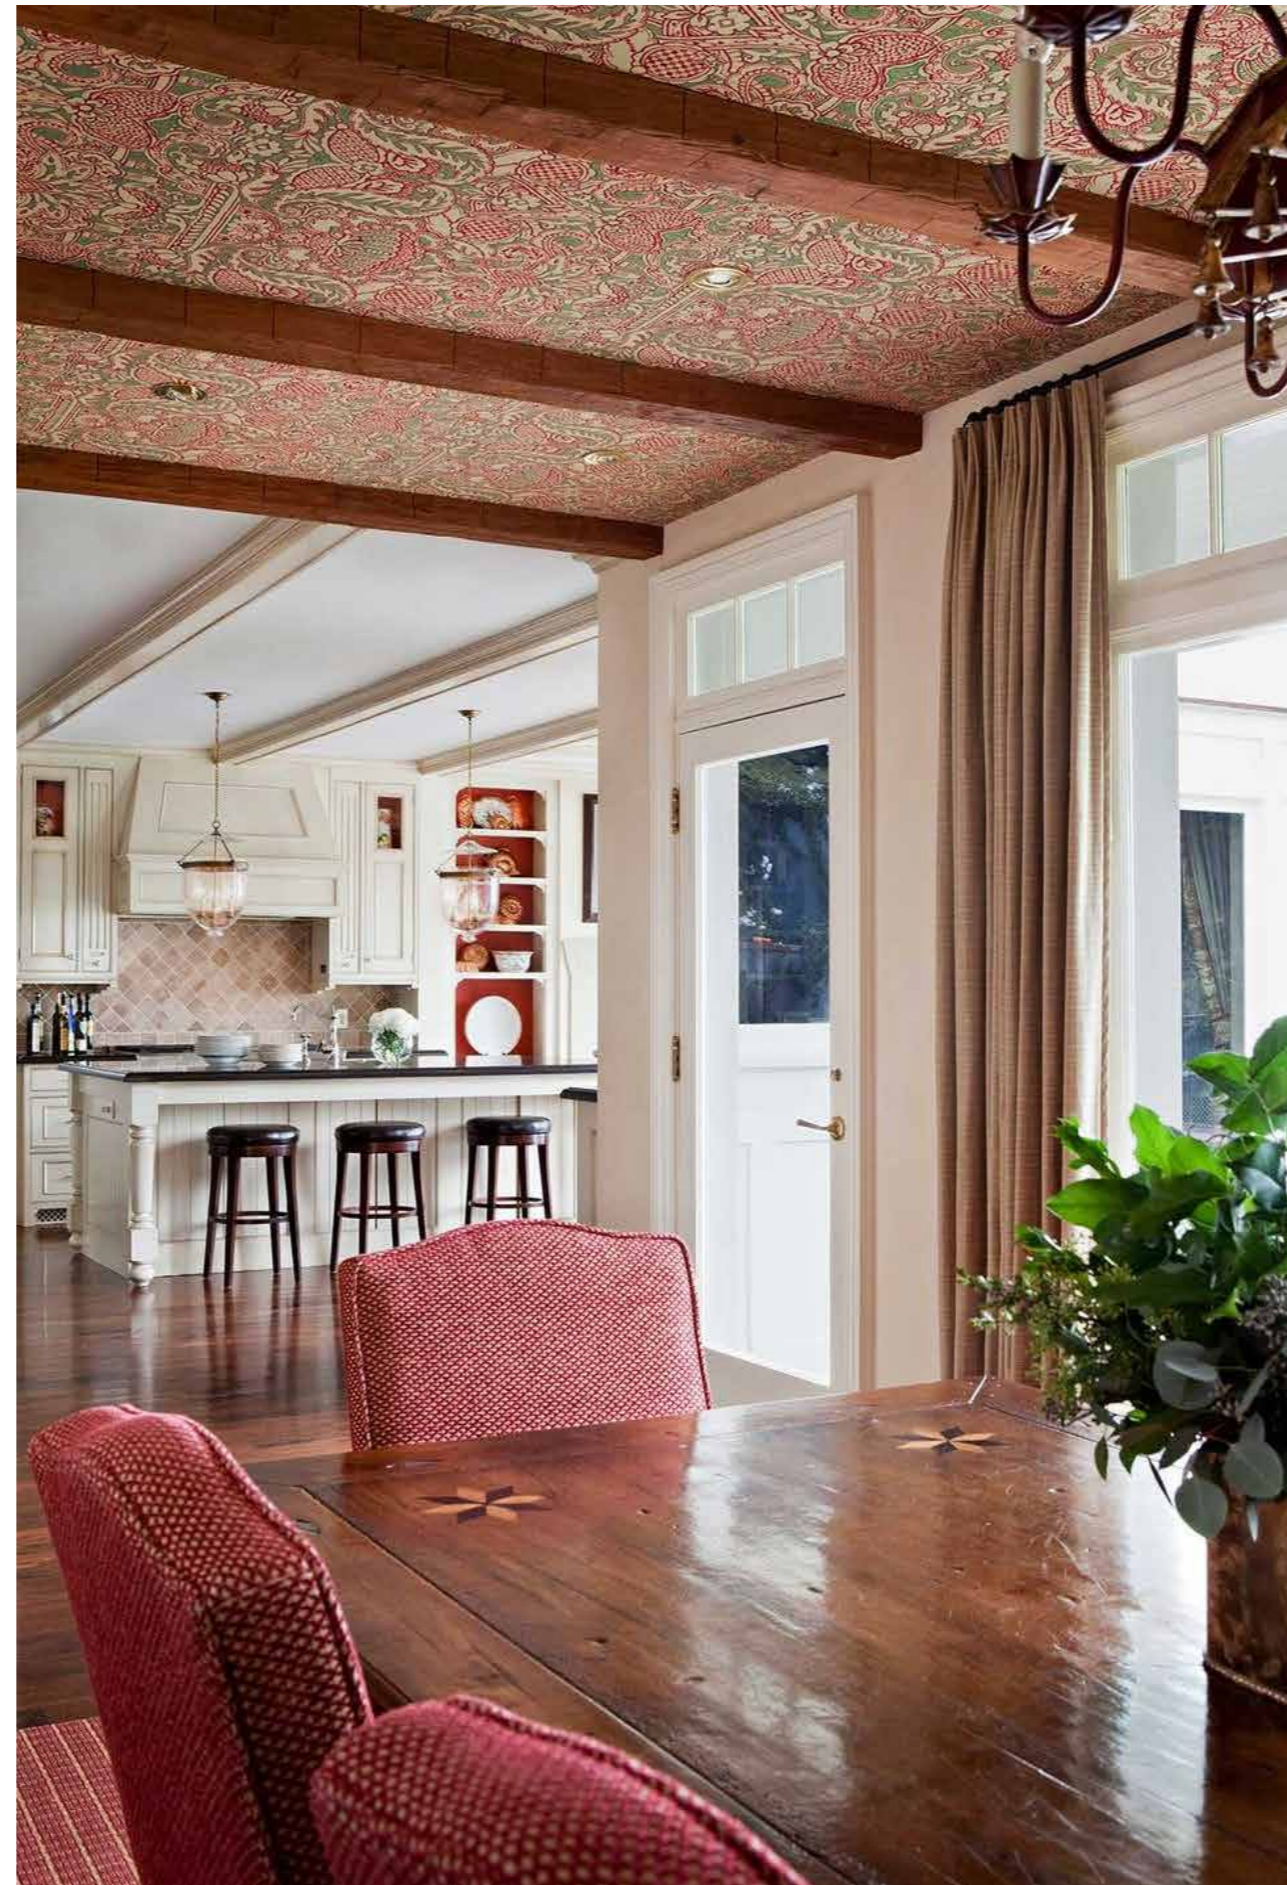

PLAYING WITH PATTERNS

Blending yellows, greens, and browns, a geometric wallpapered ceiling adds intrigue to this child's bedroom in Palo Alto, California. Design by Alden Miller Interiors.