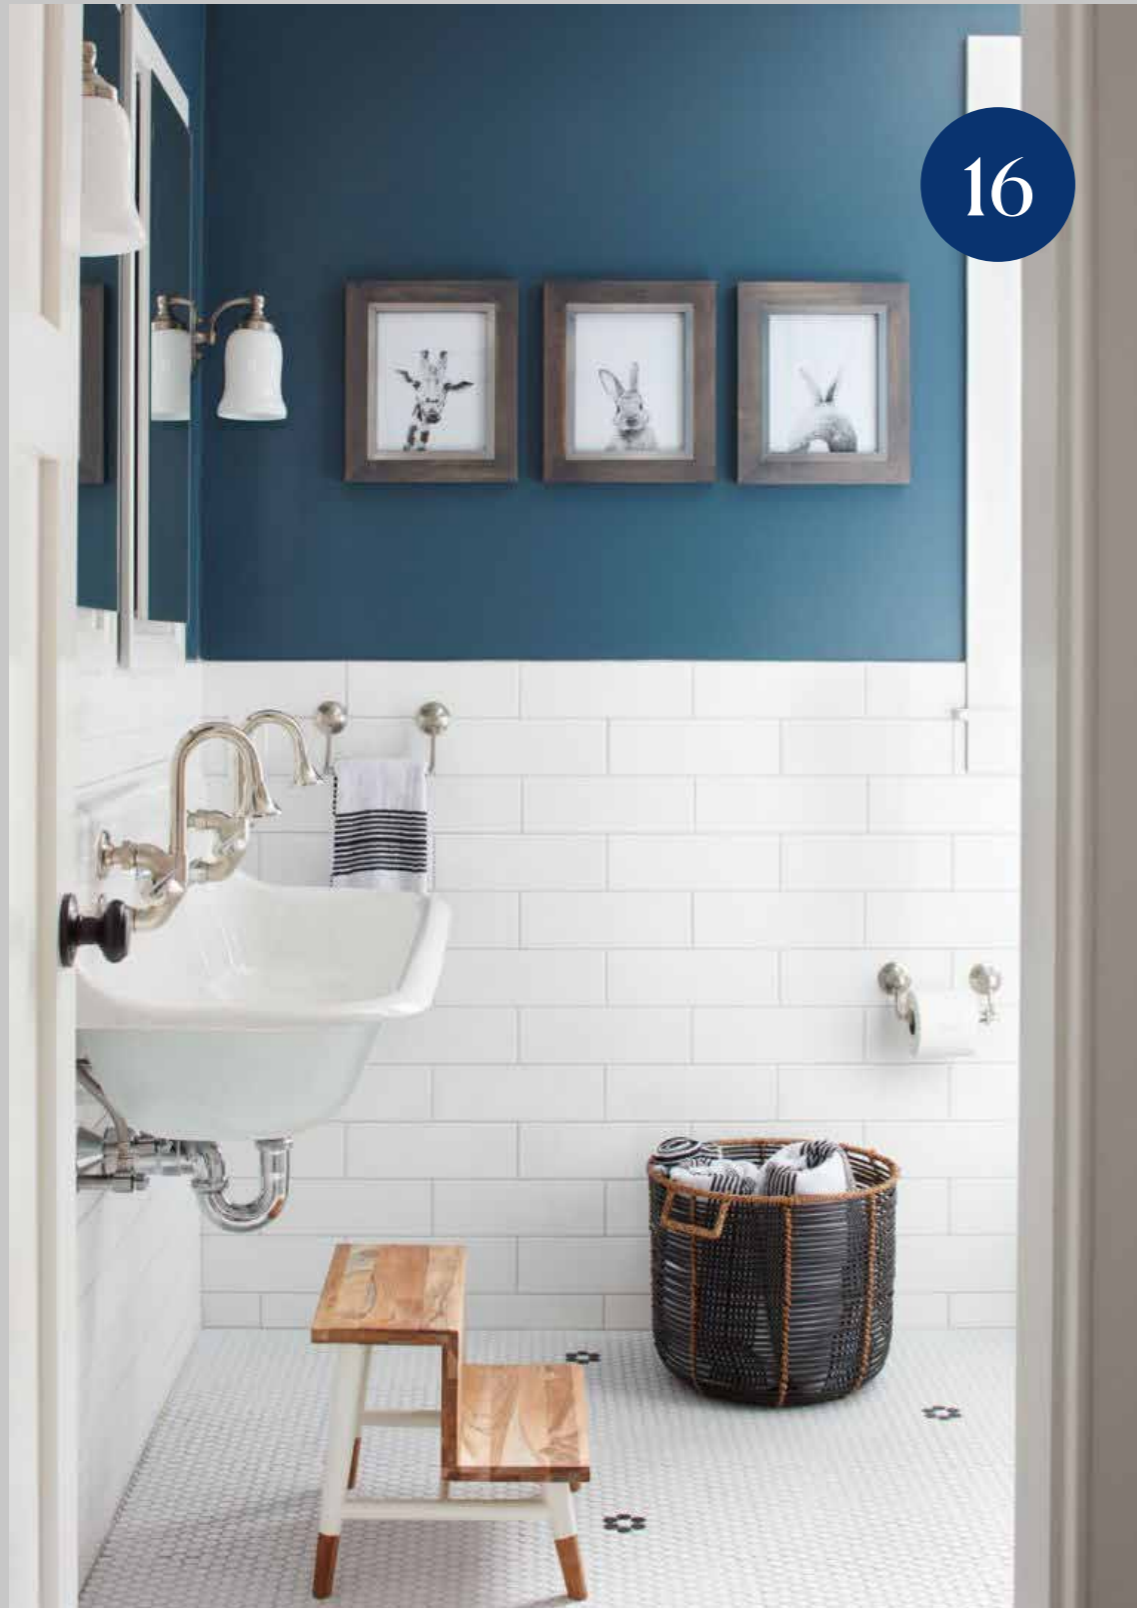

DRAMATIC COBALT BLUE

Design by Fearins | Welch Interior Design.

ULTRAMARINE BLUE

Design by Katch I.D. Interiors.