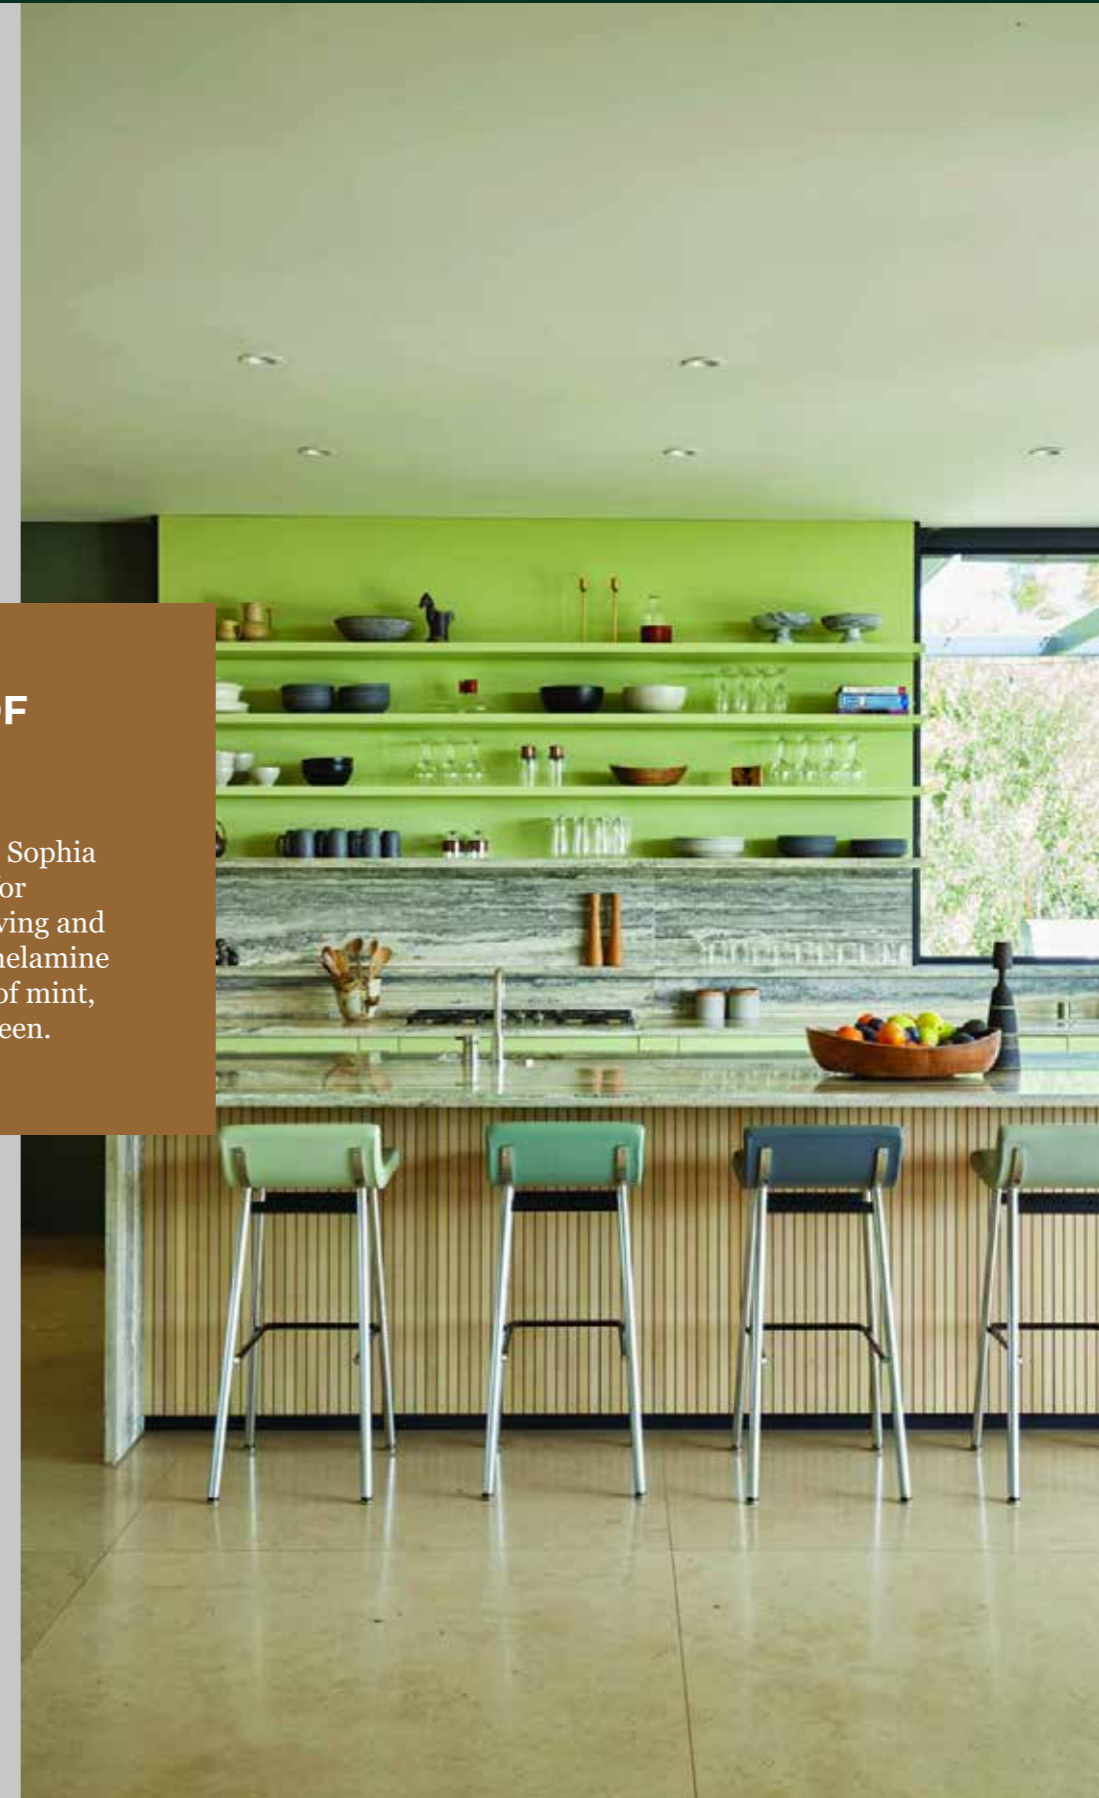

SHADES OF CITRON

Girlboss founder Sophia Amoruso opted for citron open-shelving and cabinetry, plus melamine stools in shades of mint, jade, and gray green.