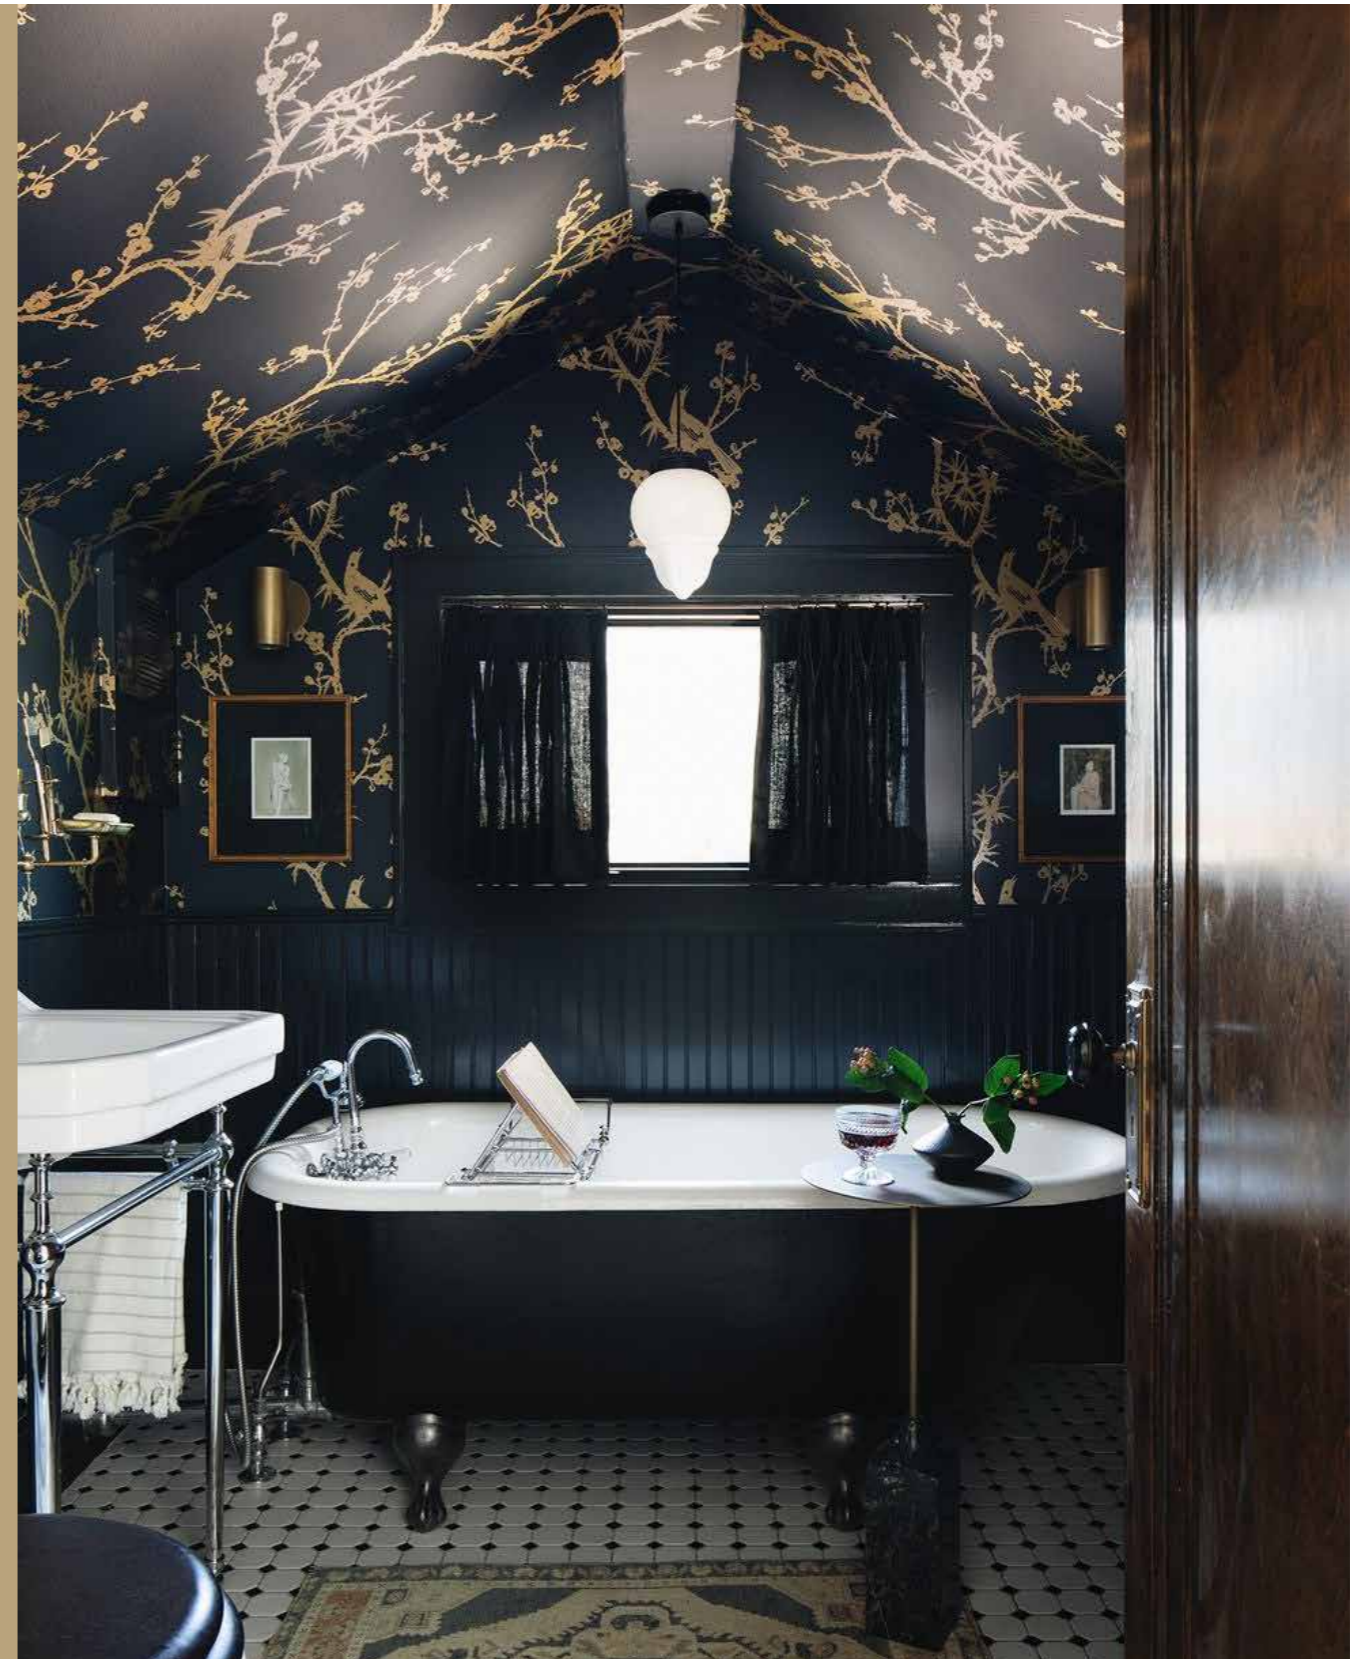

VINTAGE CHARM

Black wood paneling is paired with a dark wallpaper in the bathroom of this 1920s bungalow by reDesign Home.