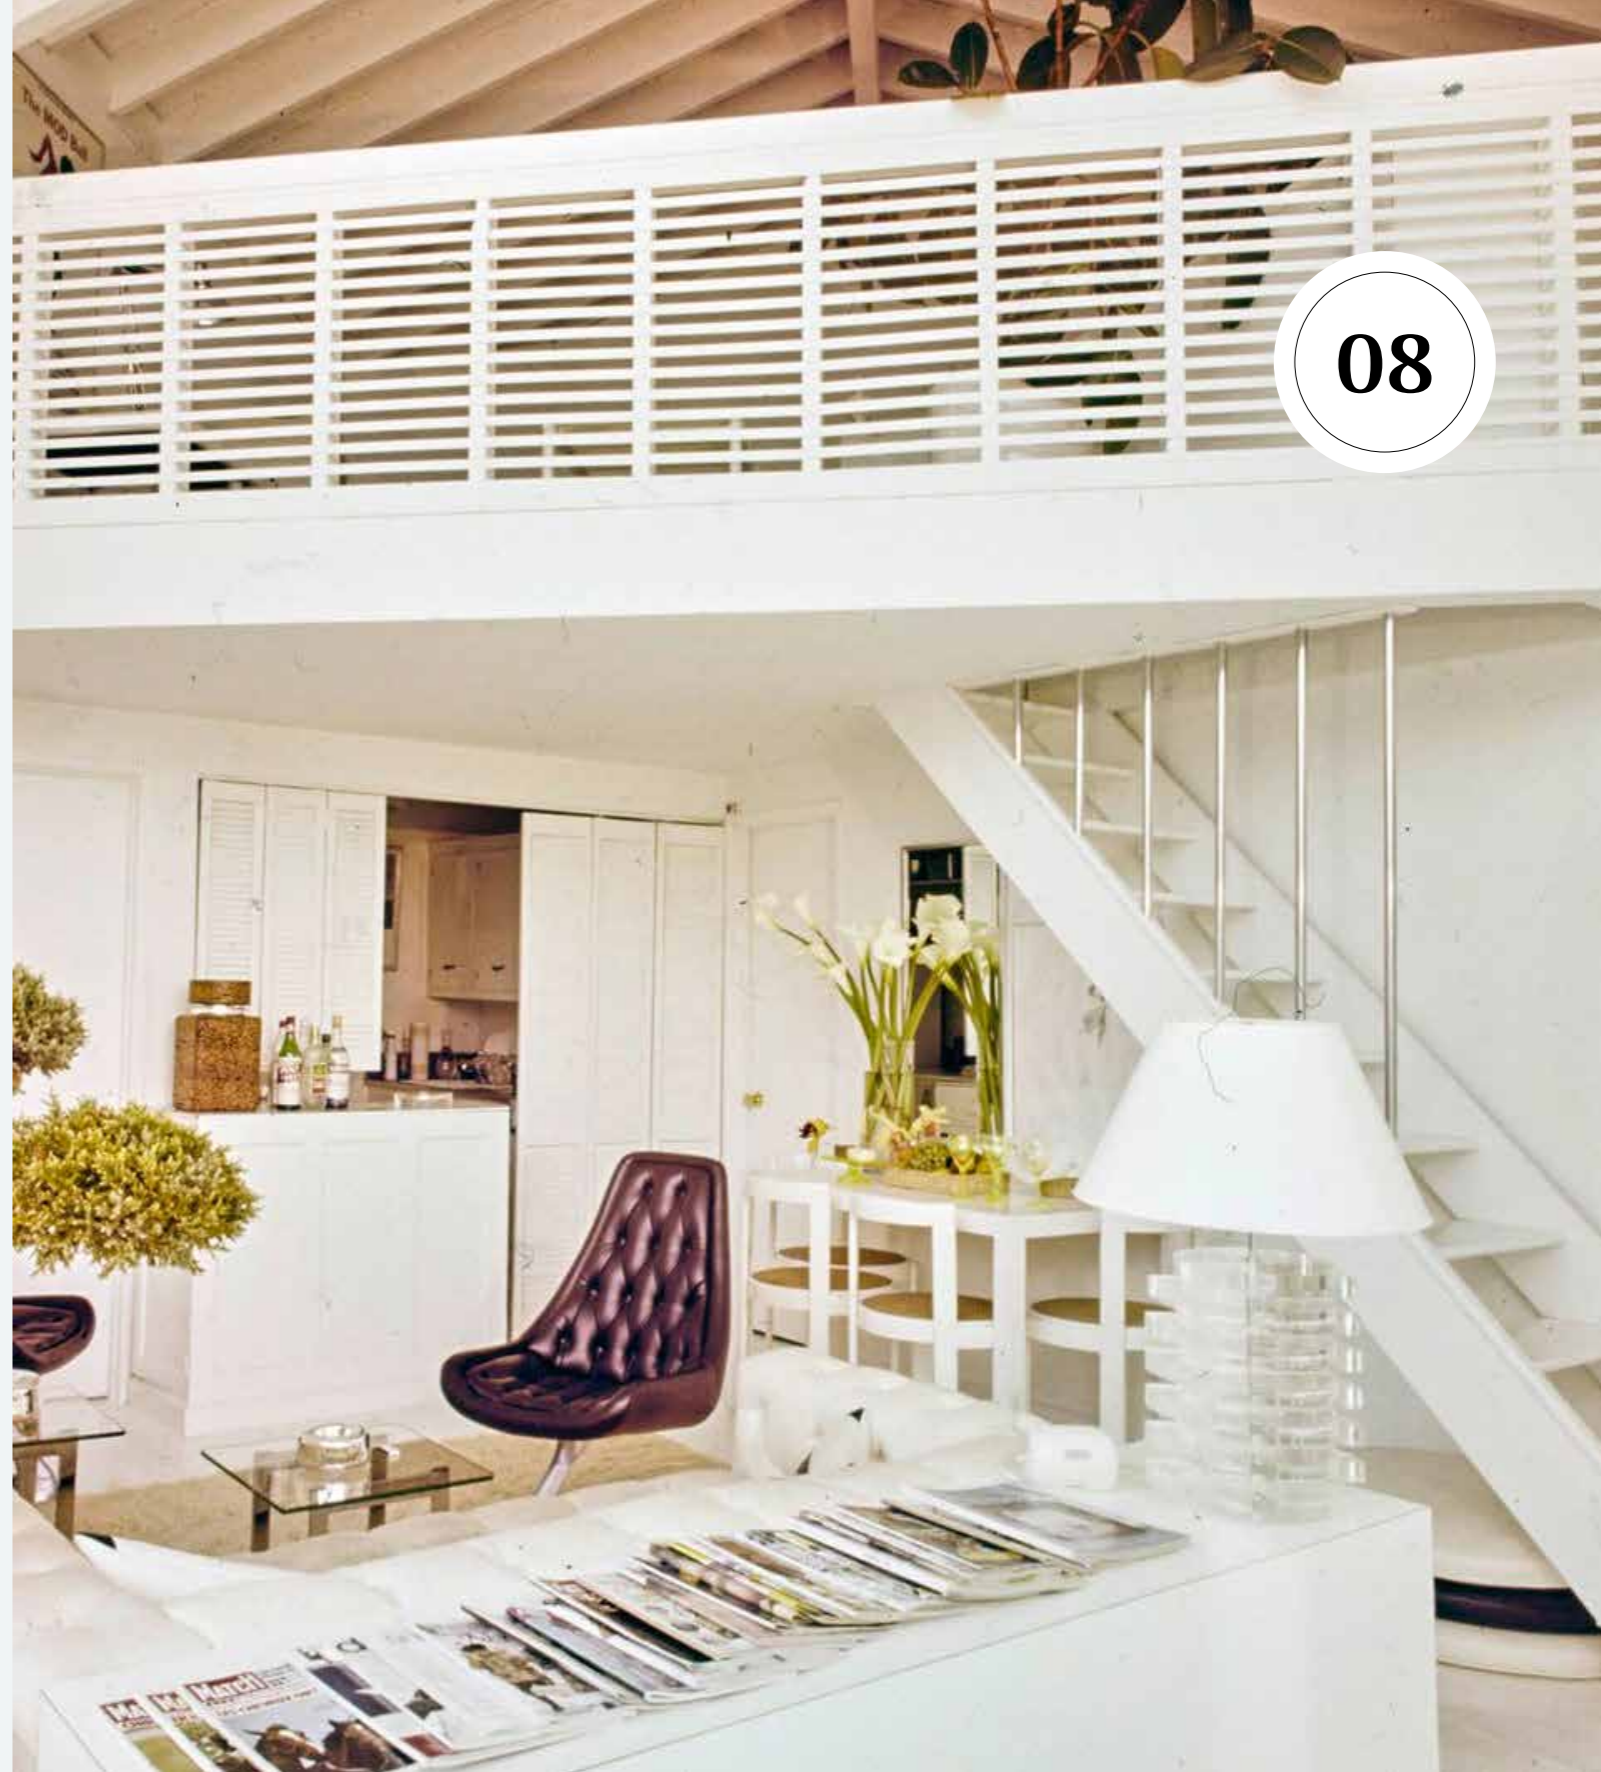

**BEACHHOUSE
STYLE**

In the Fire Island home of fashion designer Geoffrey Bee, stairs lead up to a spacious loft area, with a horizontal paneled railing to keep the bedroom private.