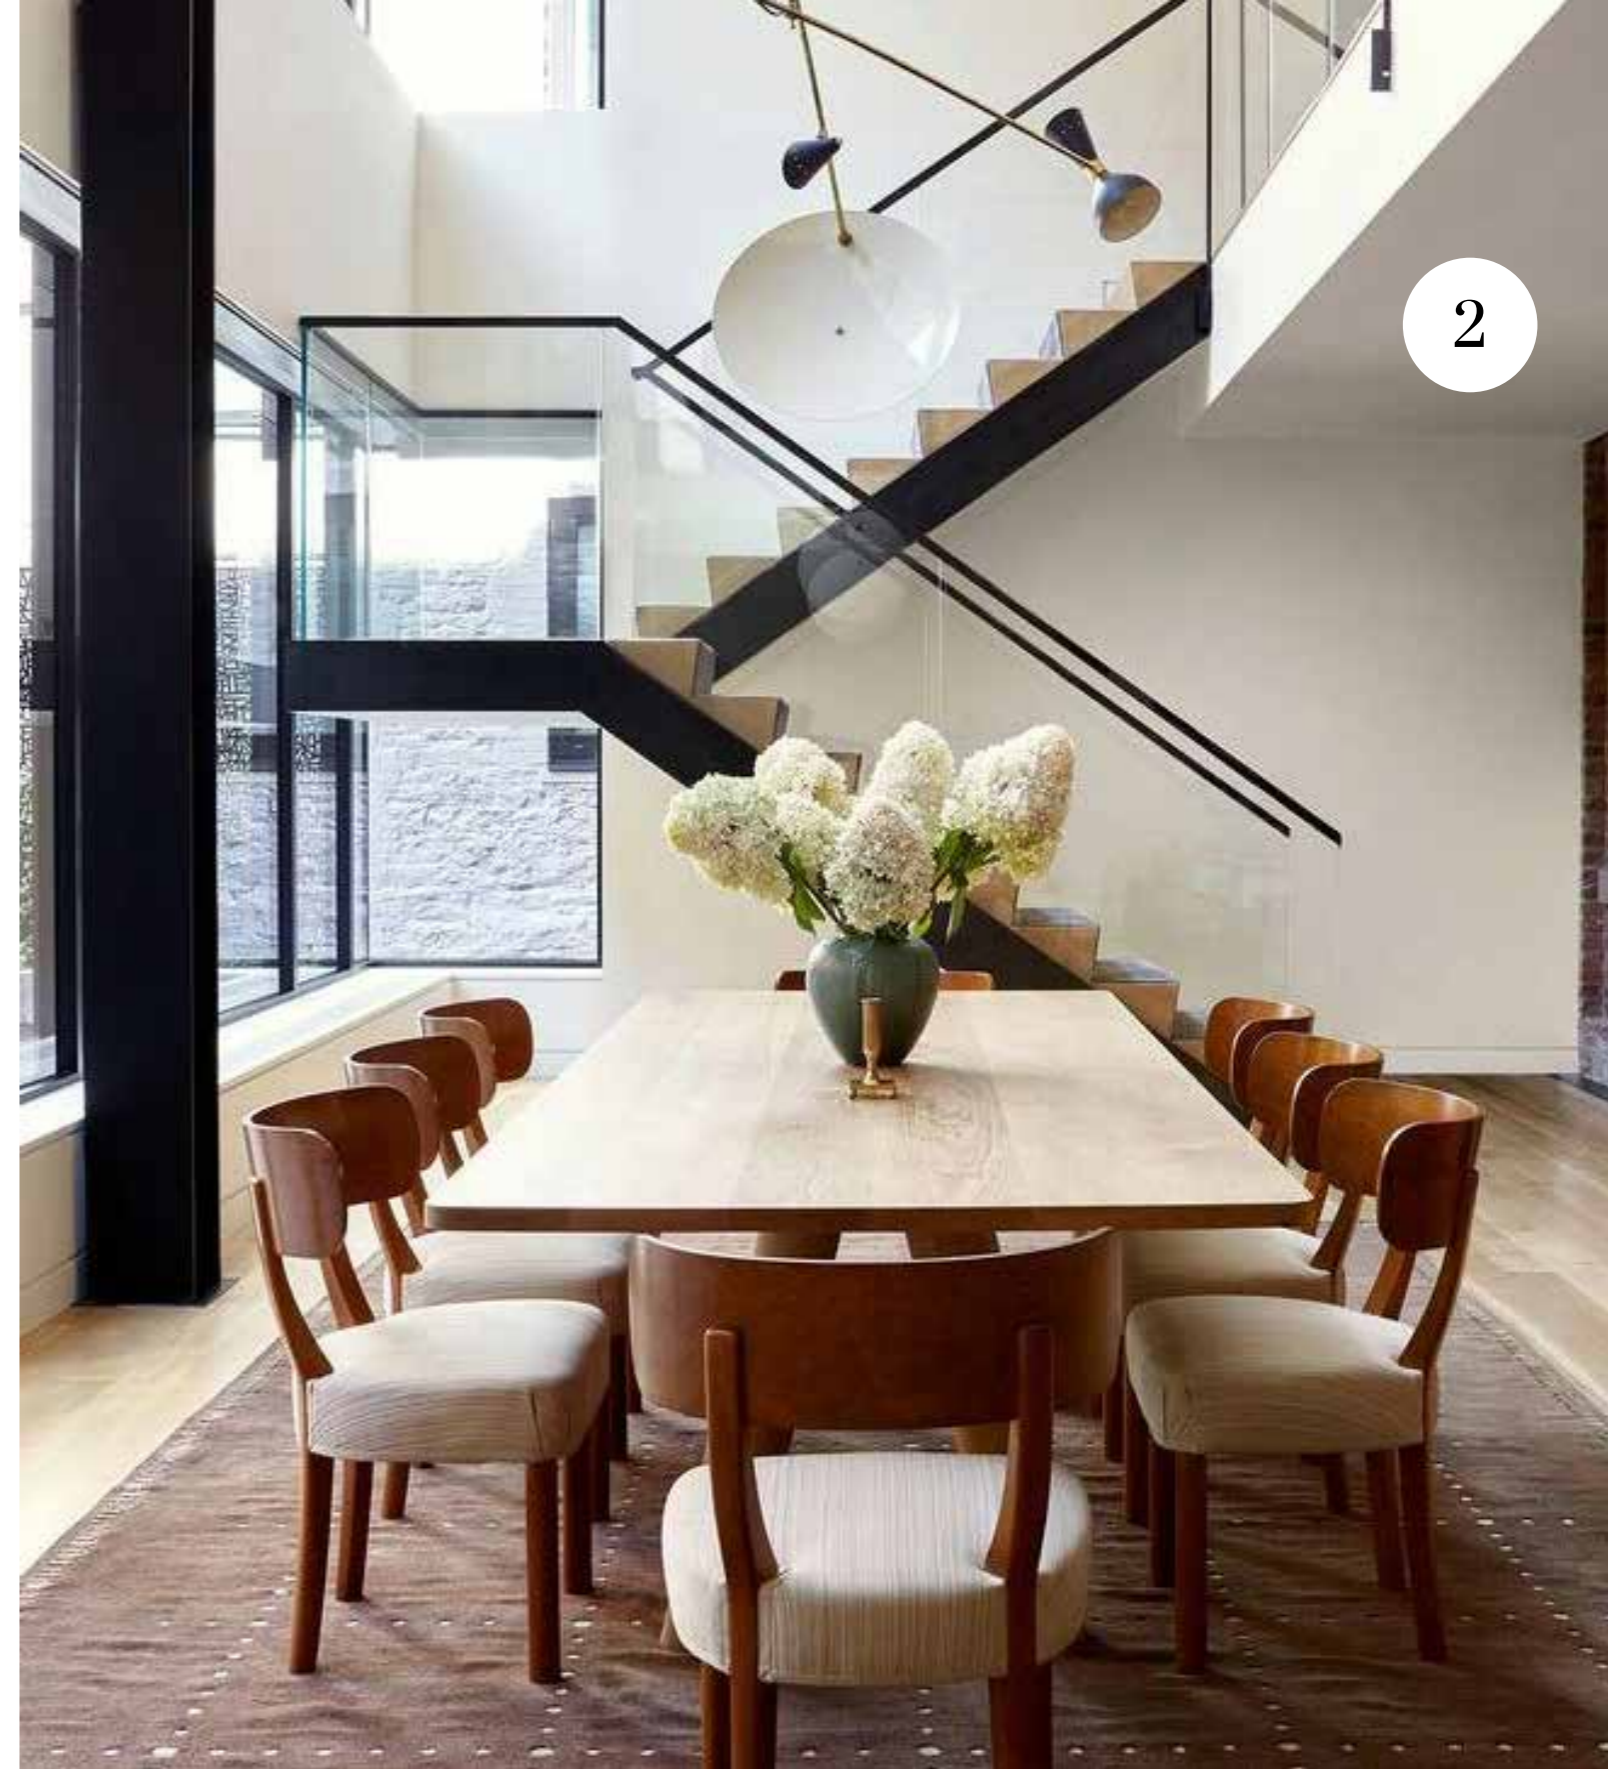

2

X BRASS CHANDELIER

For a duplex in New York City's SoHo neighborhood, designer Alyssa Kapito hung a Stilnovo-style Architectural Cantilever pendant from Orange Furniture over a dining table from Fort Standard.