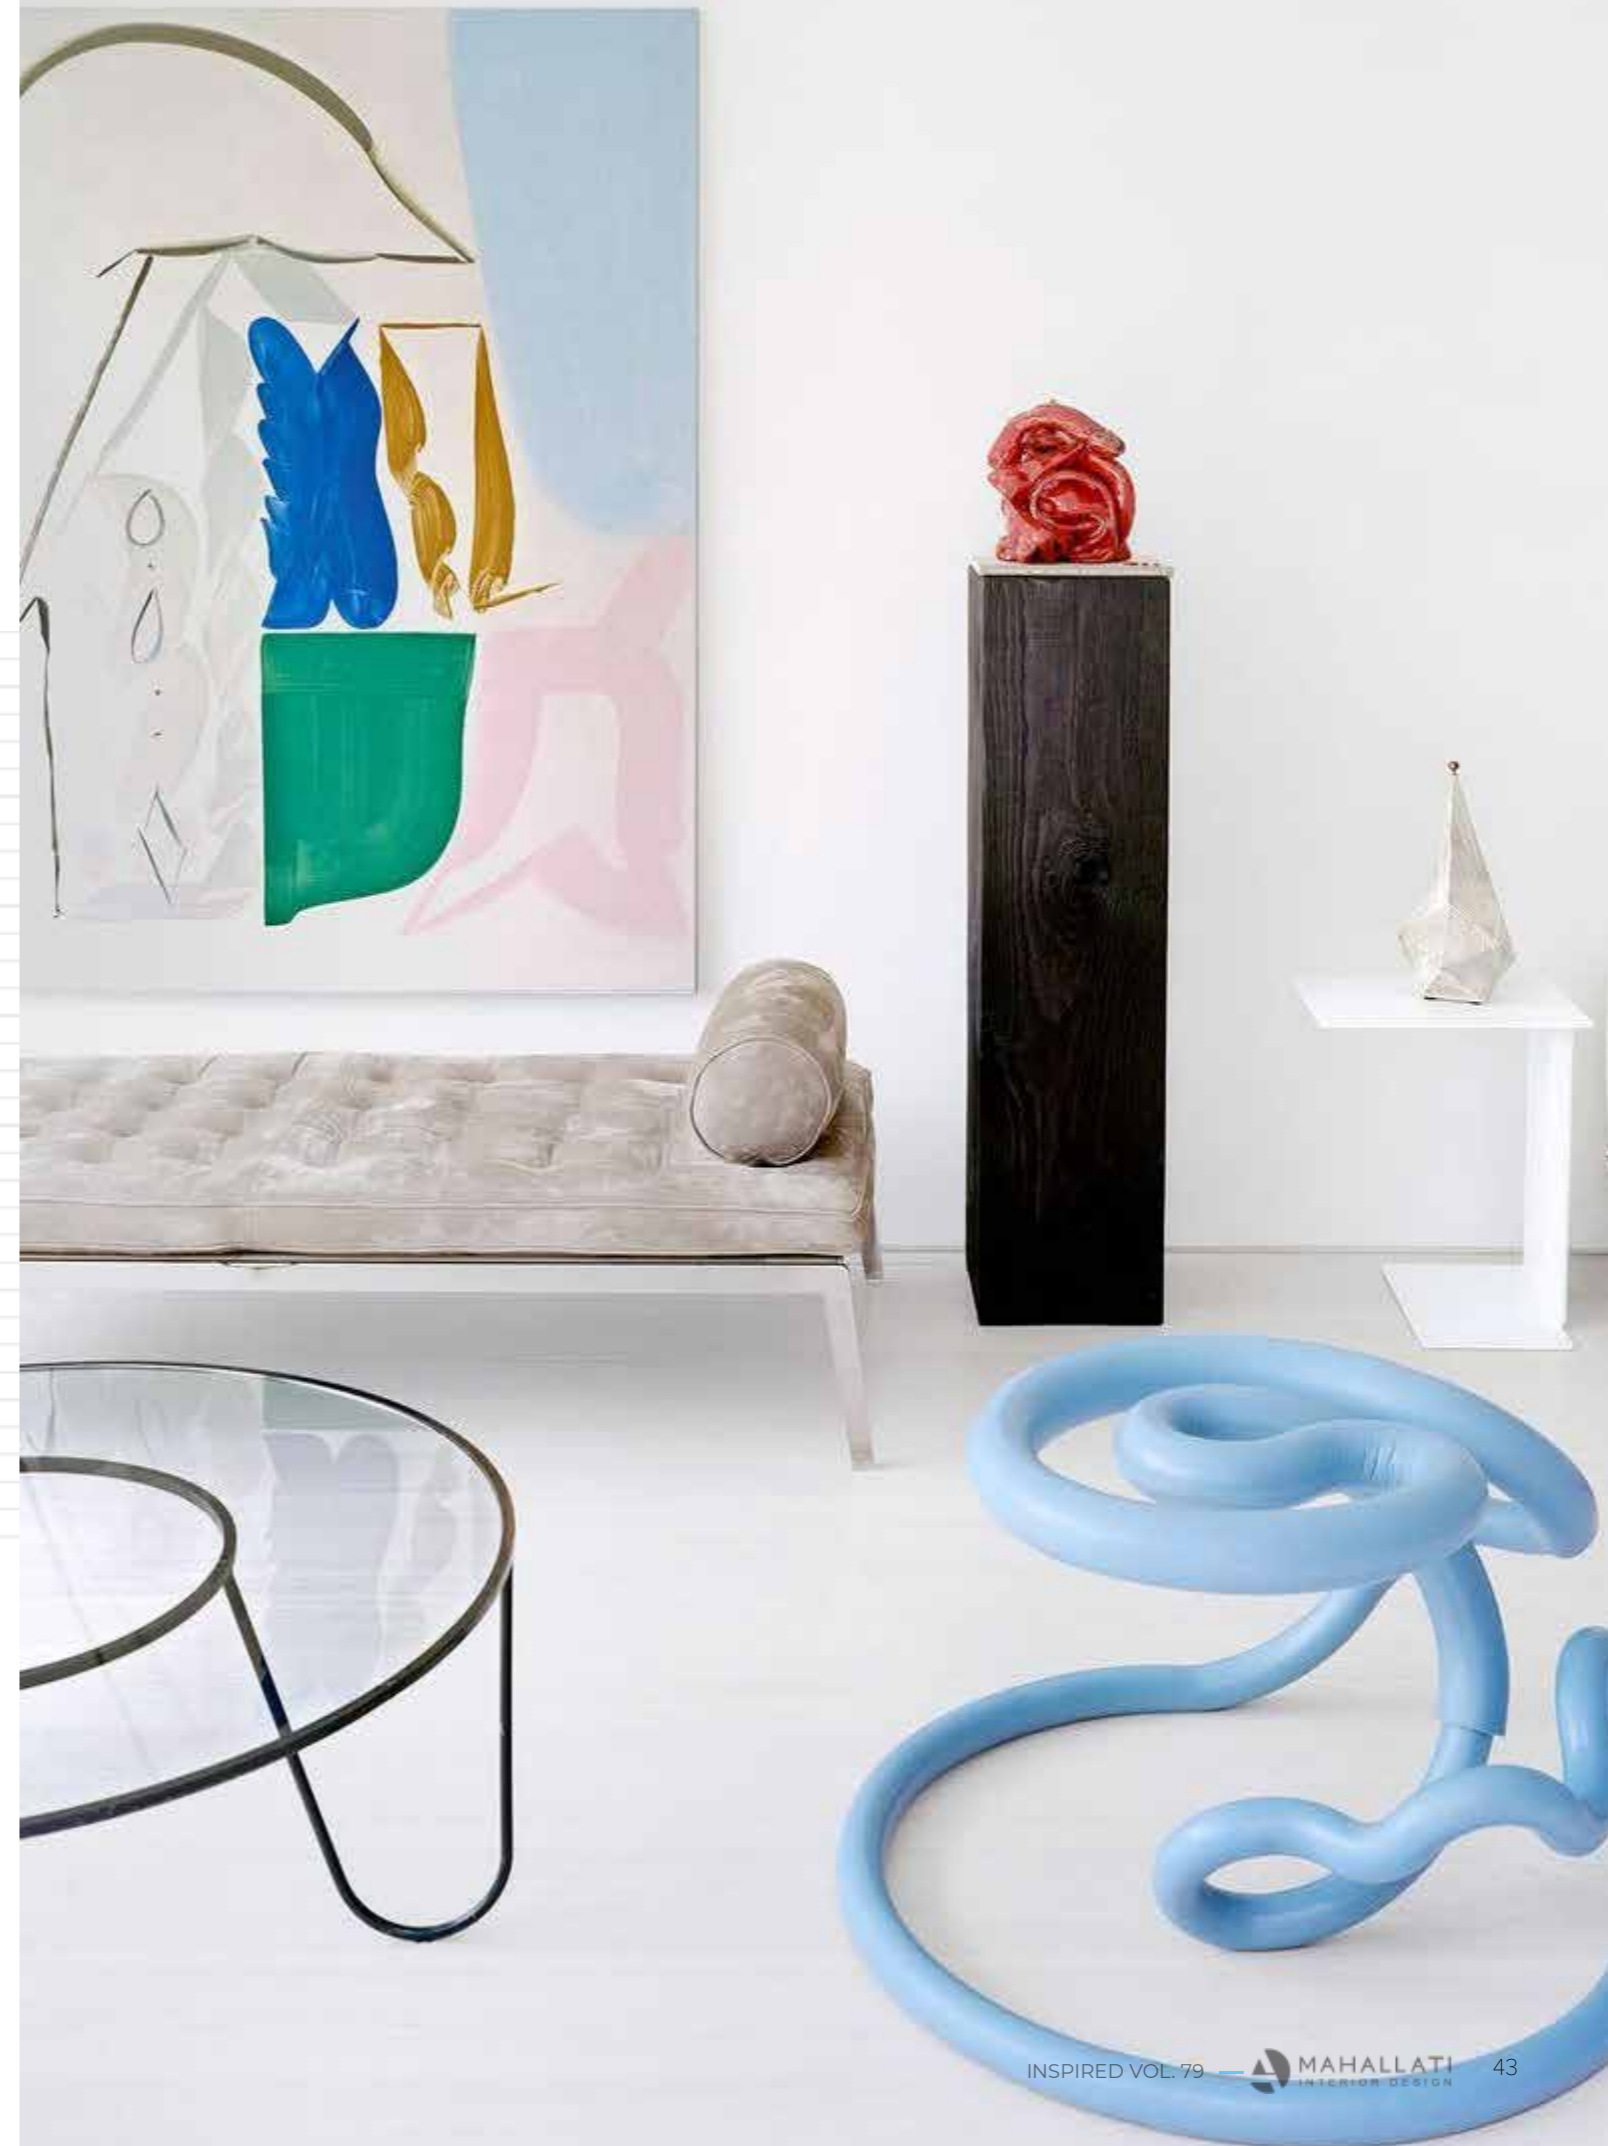

TRADITIONAL WHITE AND BEIGE

Designer Alyssa Kapito fuses traditional and modern in this sleek SoHo duplex, blending shades of white, brown, and beige to create a cozy and layered appeal.