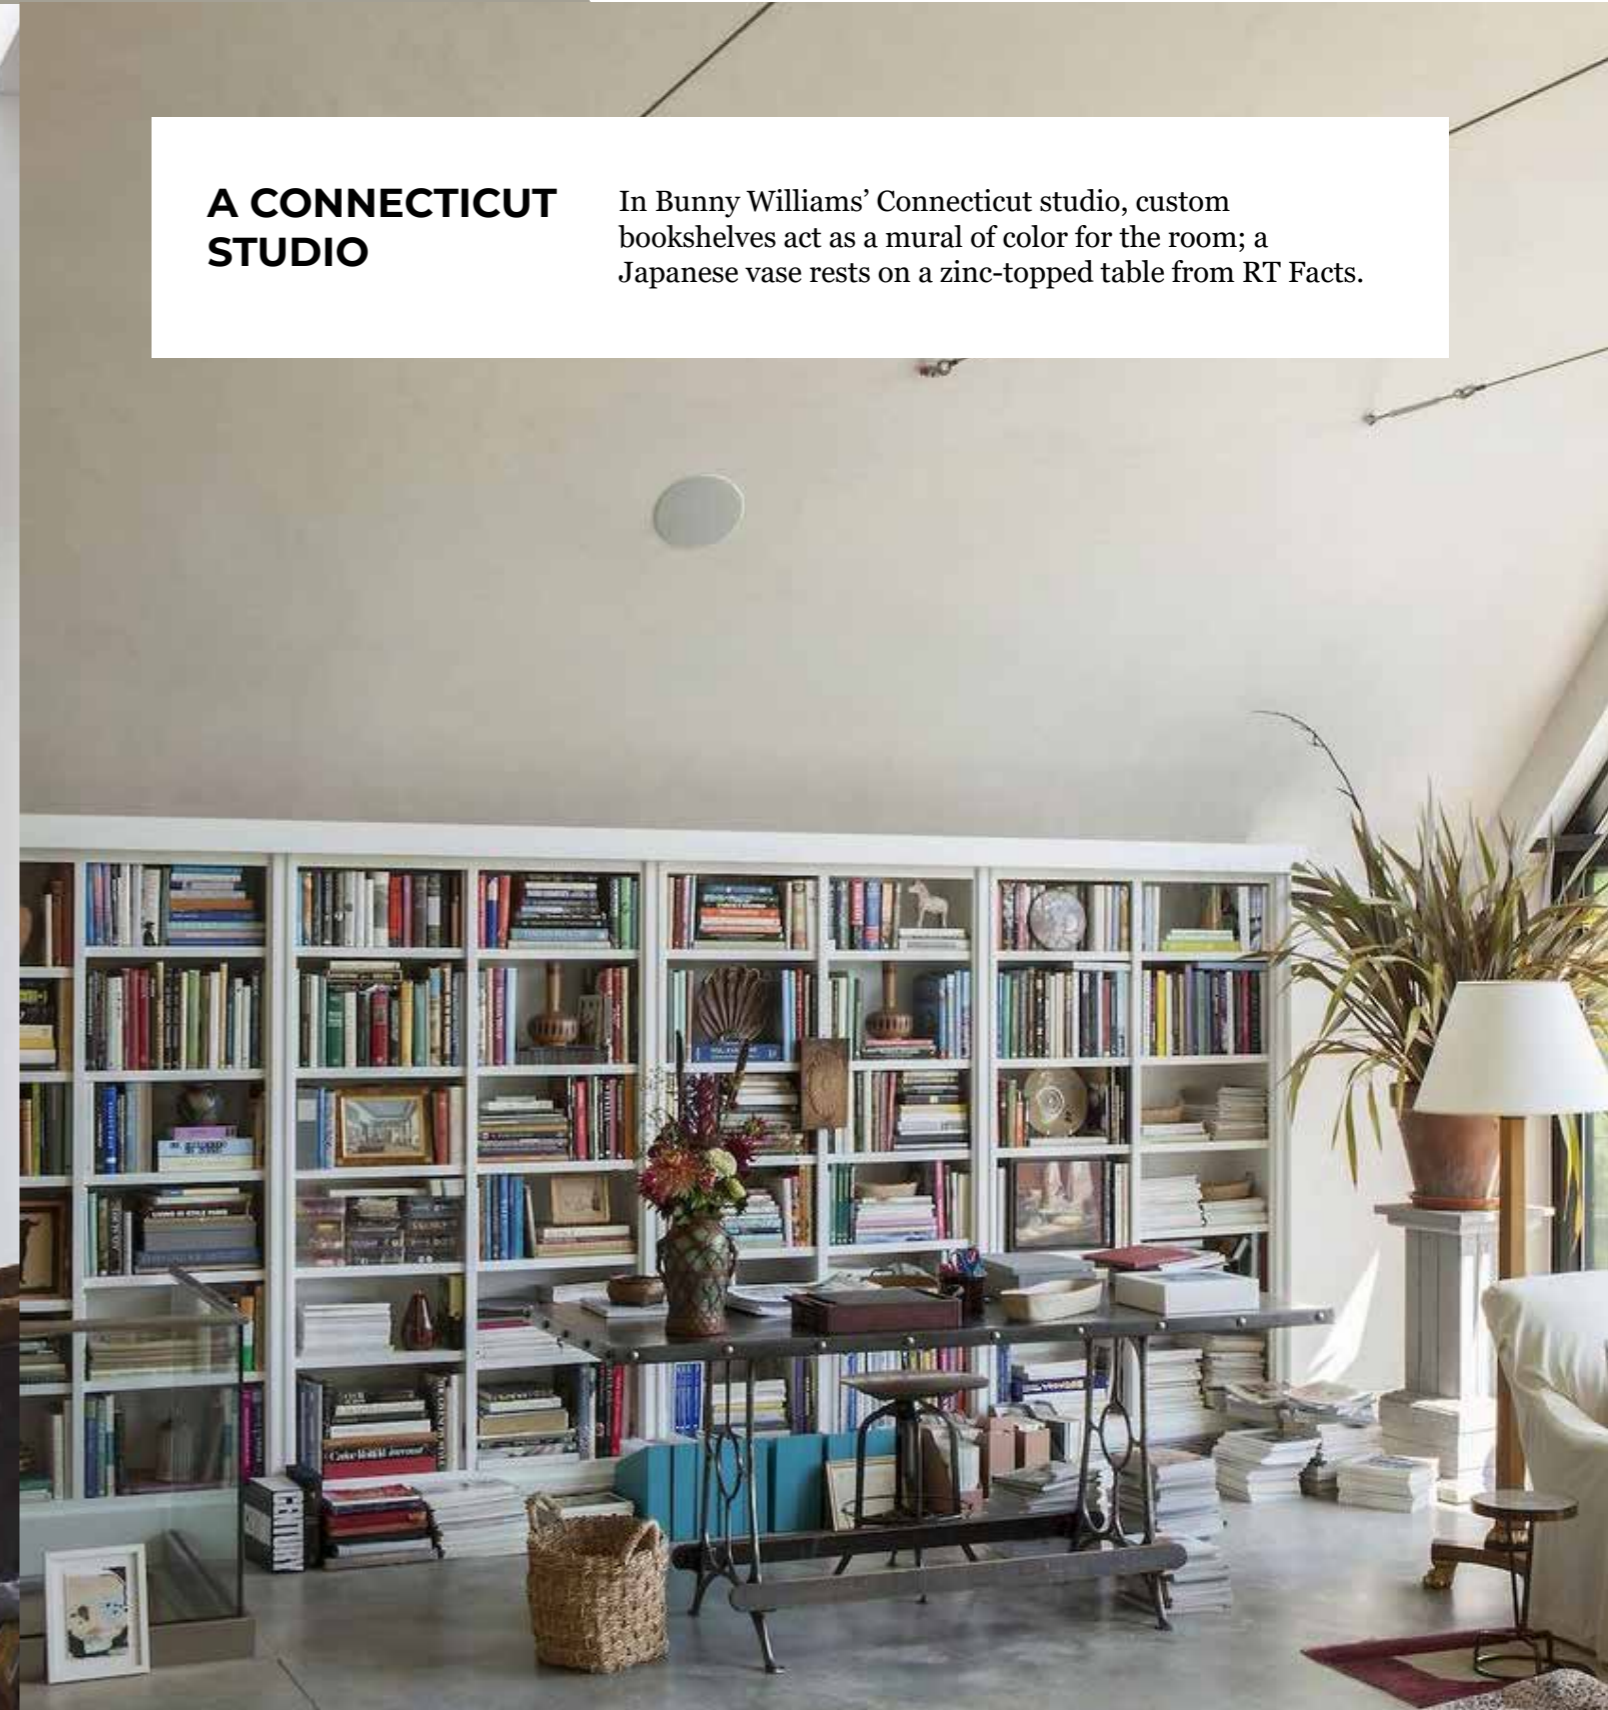

A CONNECTICUT STUDIO

In Bunny Williams' Connecticut studio, custom bookshelves act as a mural of color for the room; a Japanese vase rests on a zinc-topped table from RT Facts.