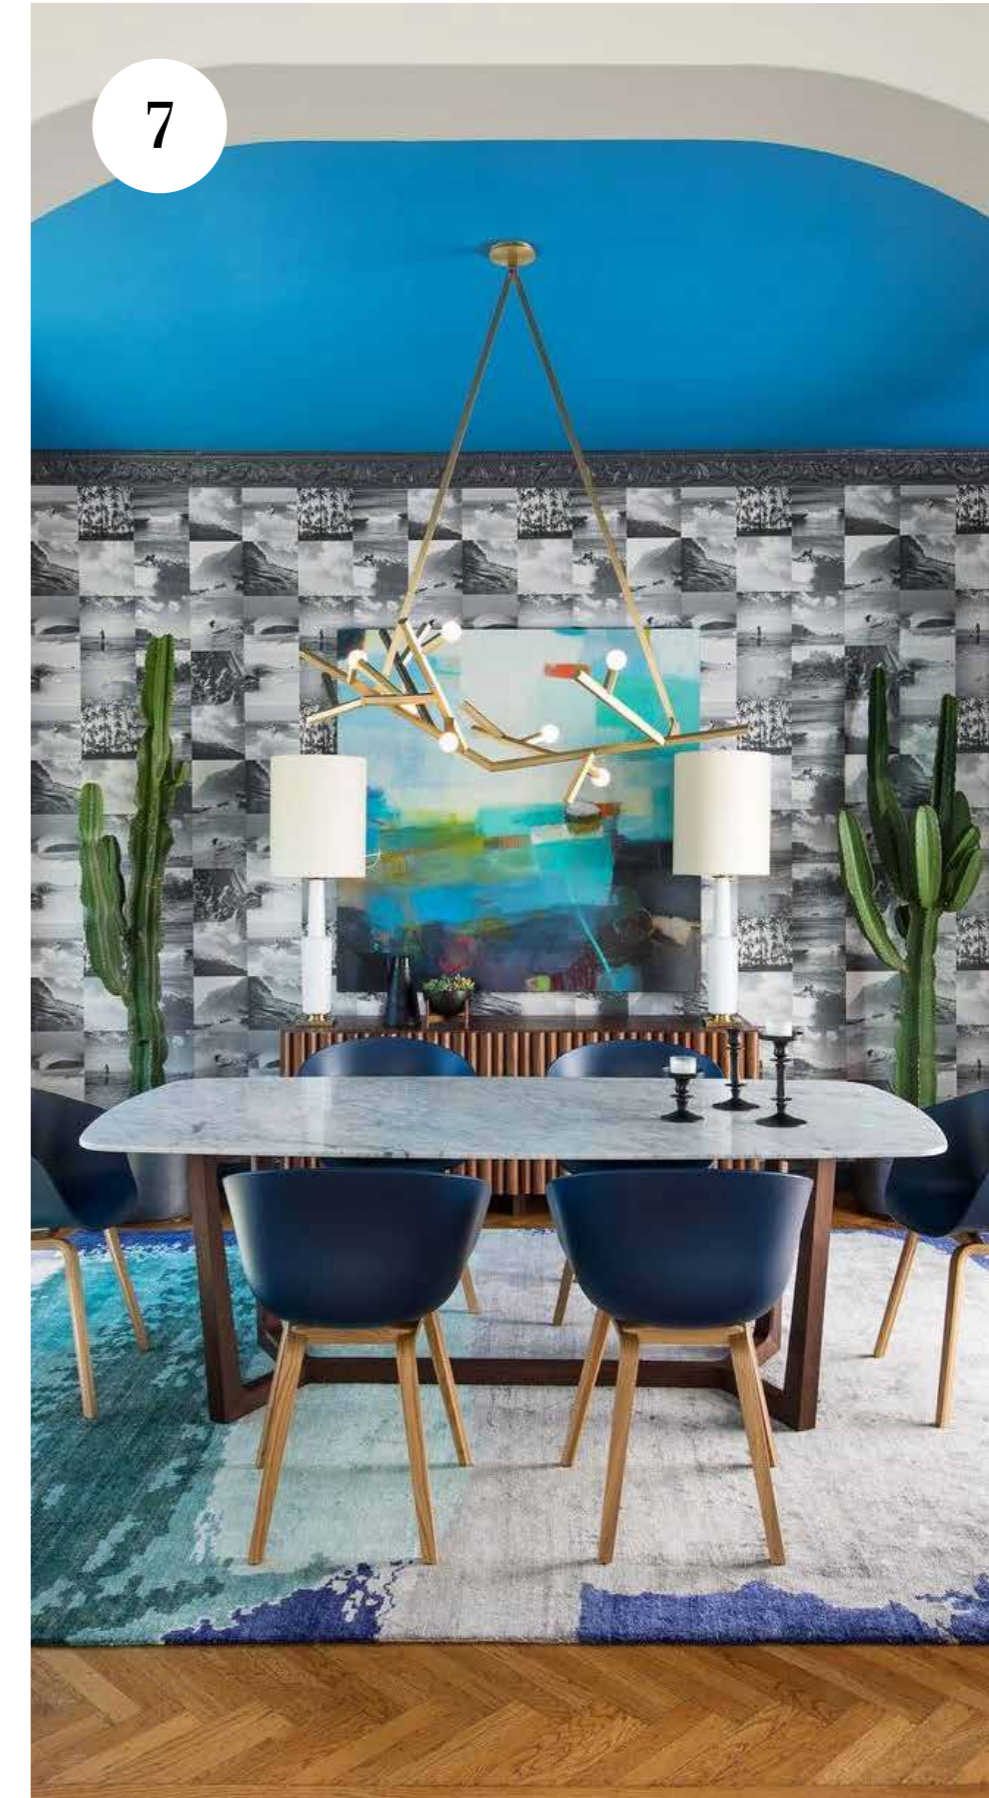

SCULPTURAL FIXTURE

For the San Francisco bachelor pad of a young pilot, designer Emilie Munroe chose a sculptural light fixture by Charles de Lisle. The wallpaper, a series series of nine landscape photographs, repeated and rendered in black and white, is by Elizabeth Dow.