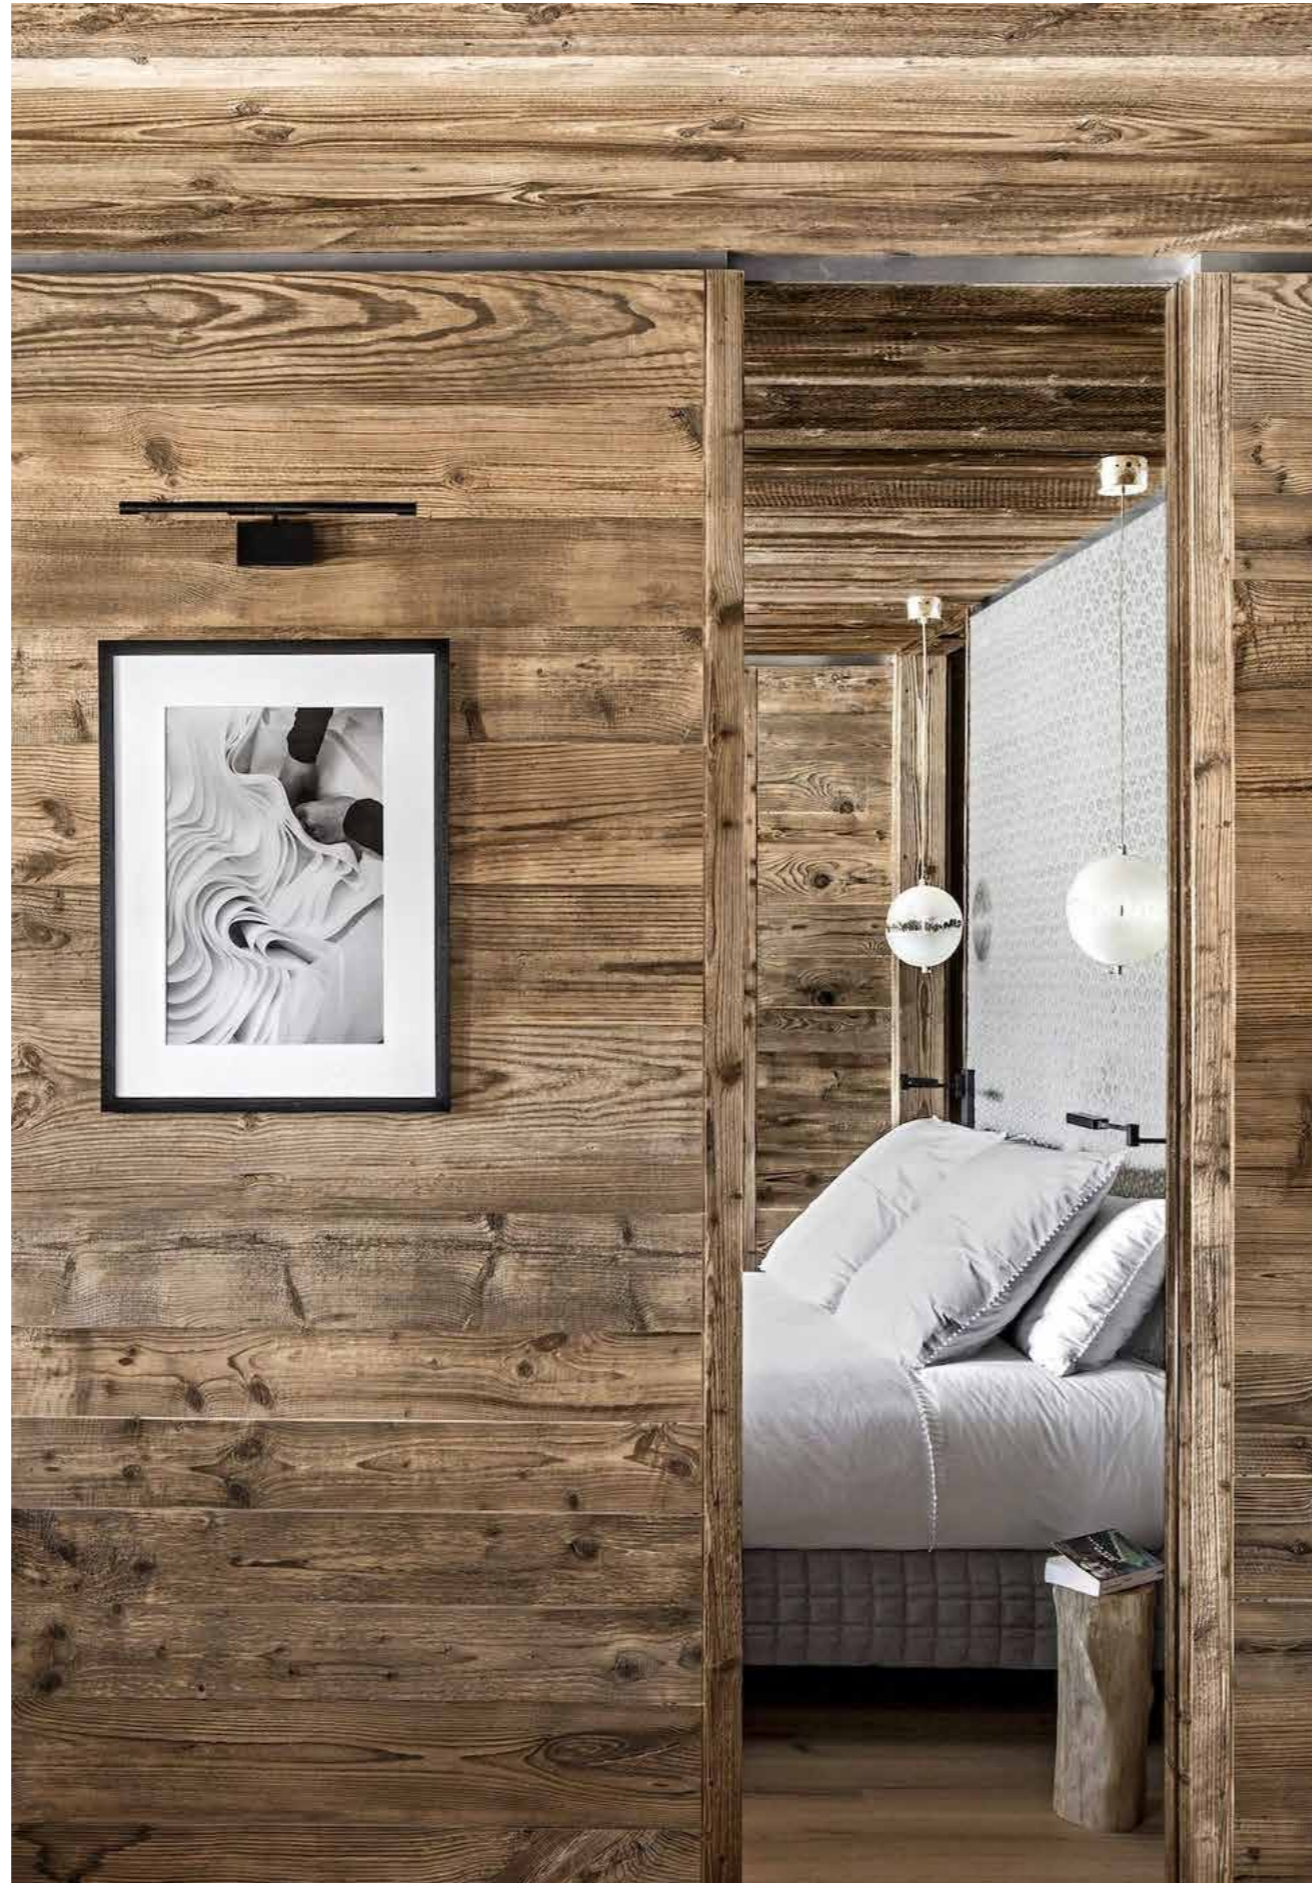

CITY CHARM

The dining room inside a historic Manhattan home boasts a pine trestle table from Belgium, a settee and bench from Finch, and a deconstructed English Regency wing chair from Lee Stanton Antiques. The walls are painted in Benjamin Moore's White Dove and the mantel in Onyx.