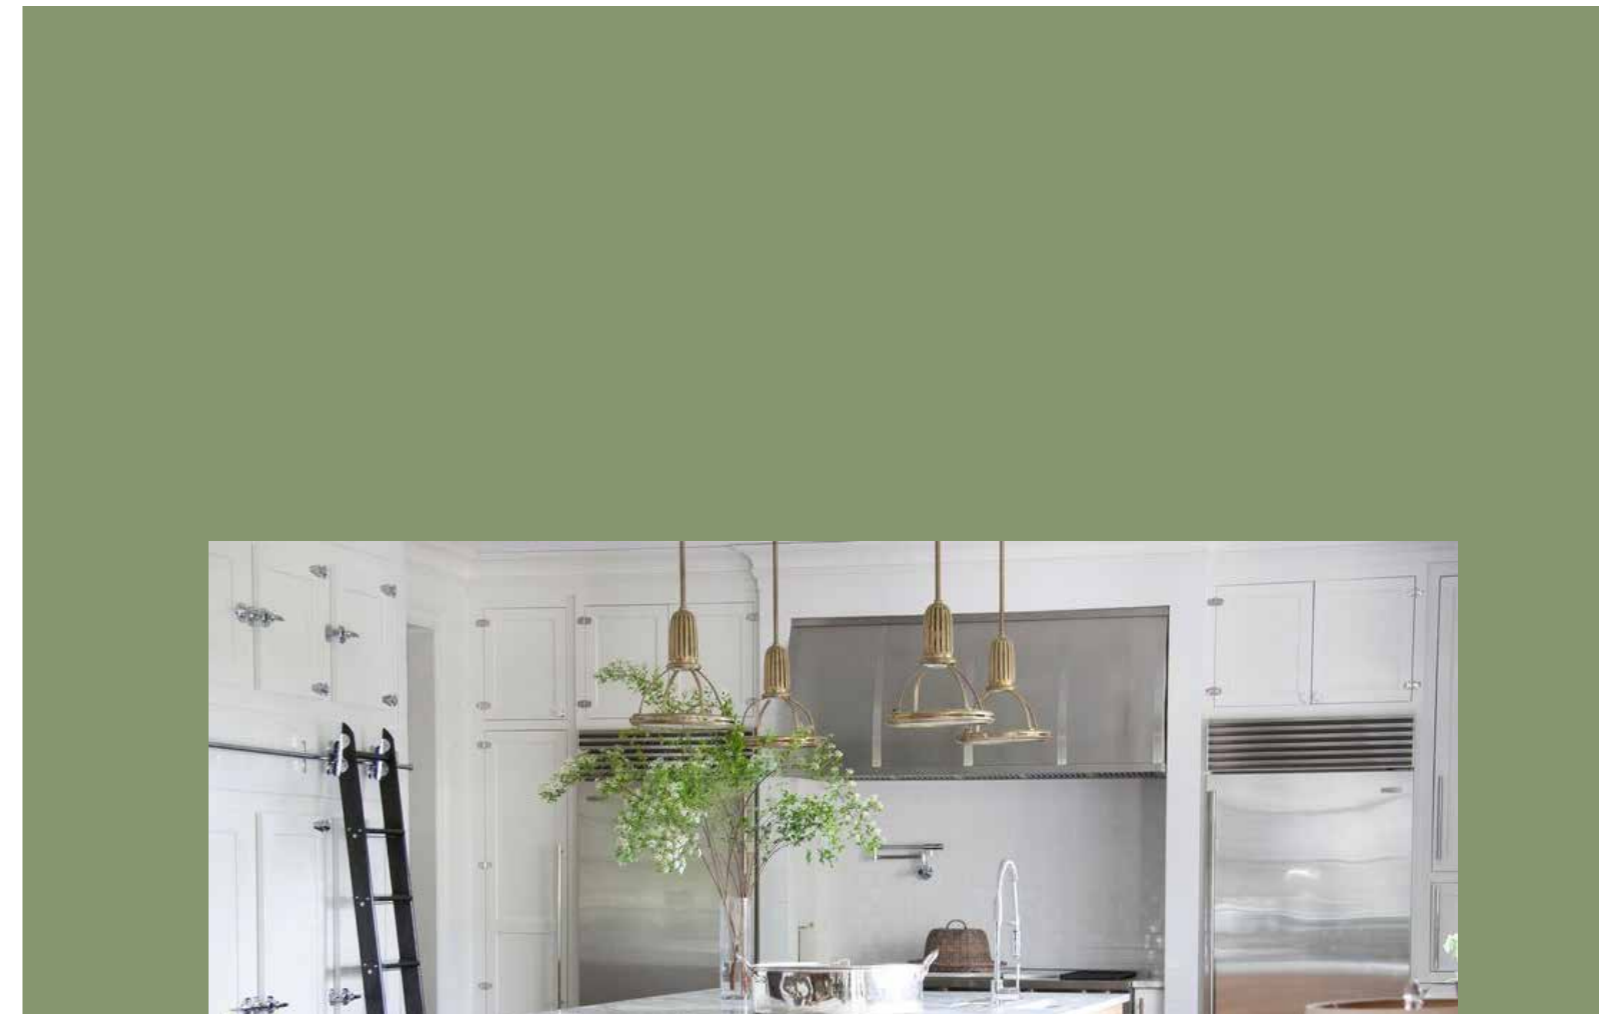

A TOUCH OF NATURE

Here, Nannette Brown embraces natural greenery to bring a touch of nature into an otherwise modern space. Thin, gold pendant lights also serve as a contrast to the bright interior.