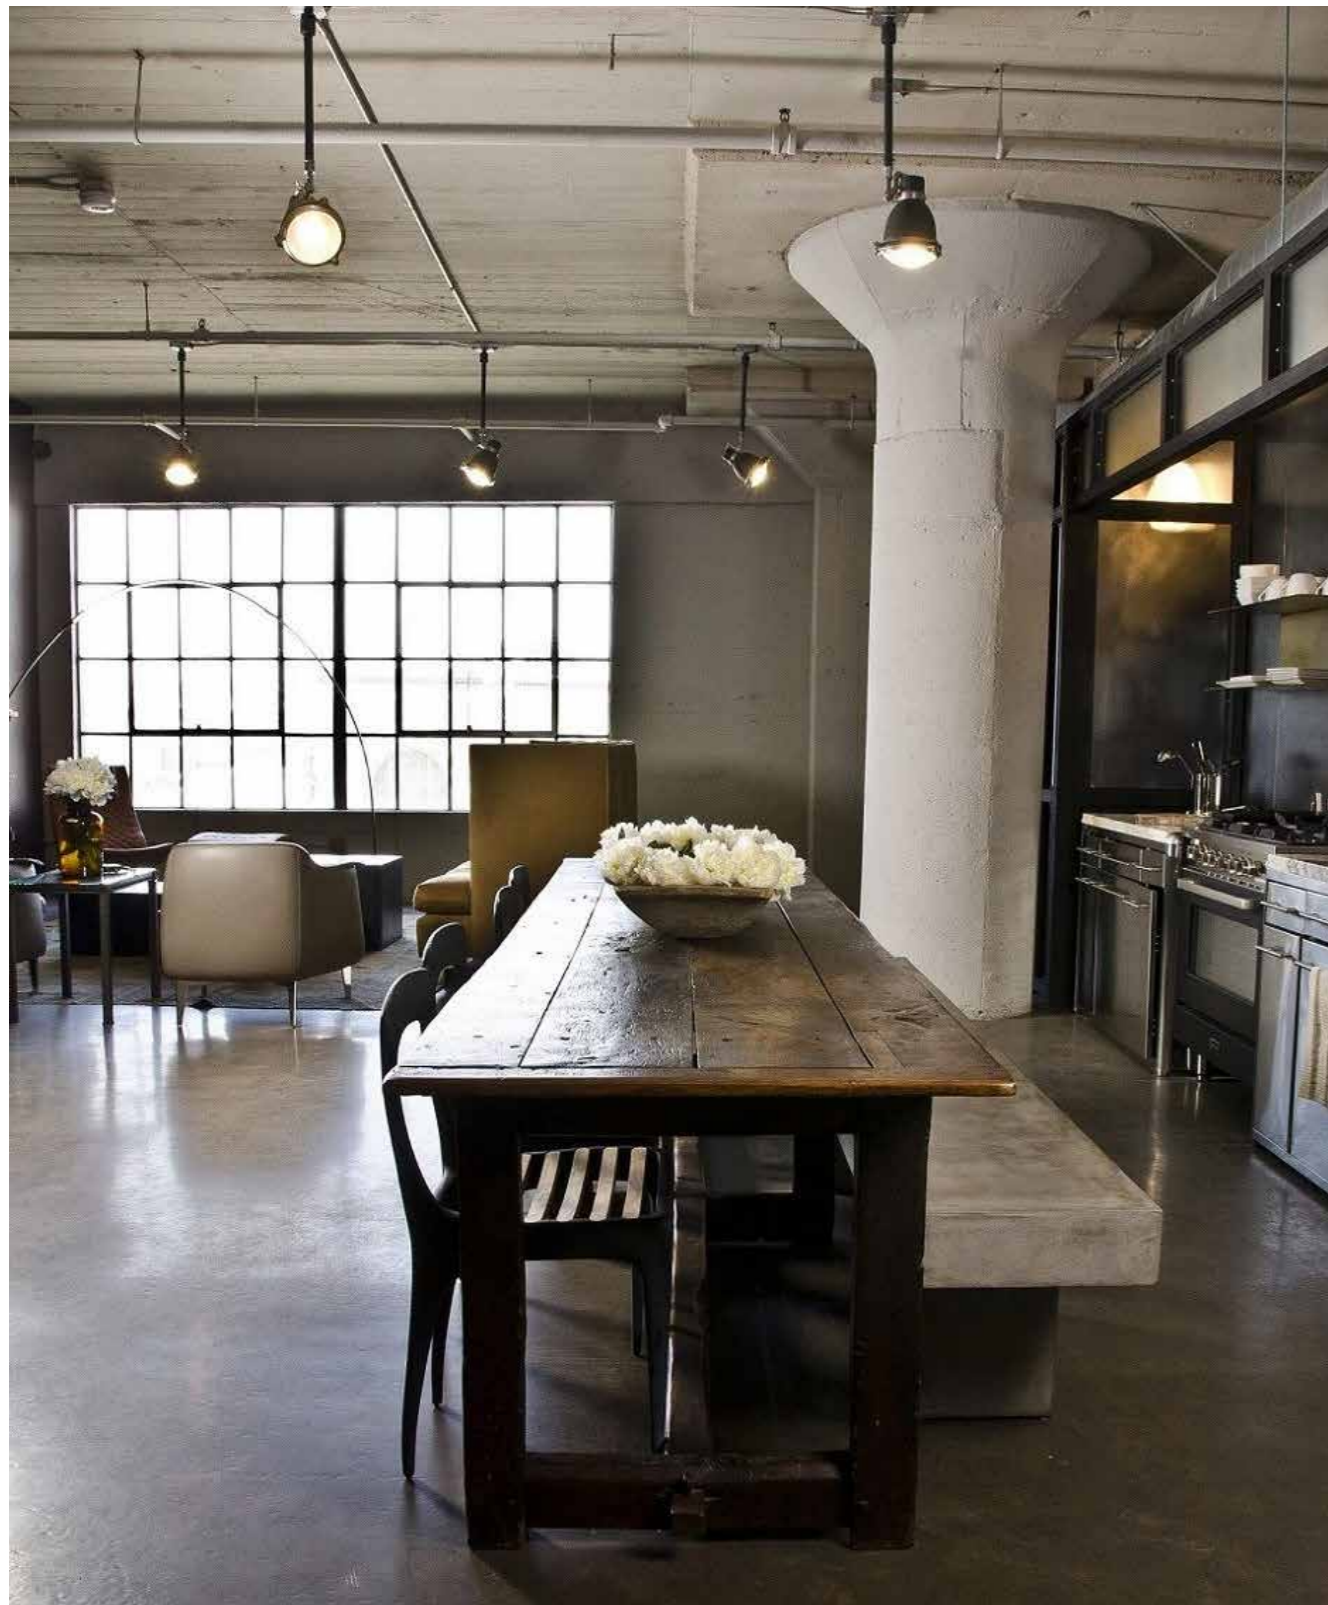

A TRULY INDUSTRIAL SPACE

Located in the Arts District within Los Angeles, this industrial-style loft features small pendant lights across the ceiling. Design by Andrea Michaelson Design.