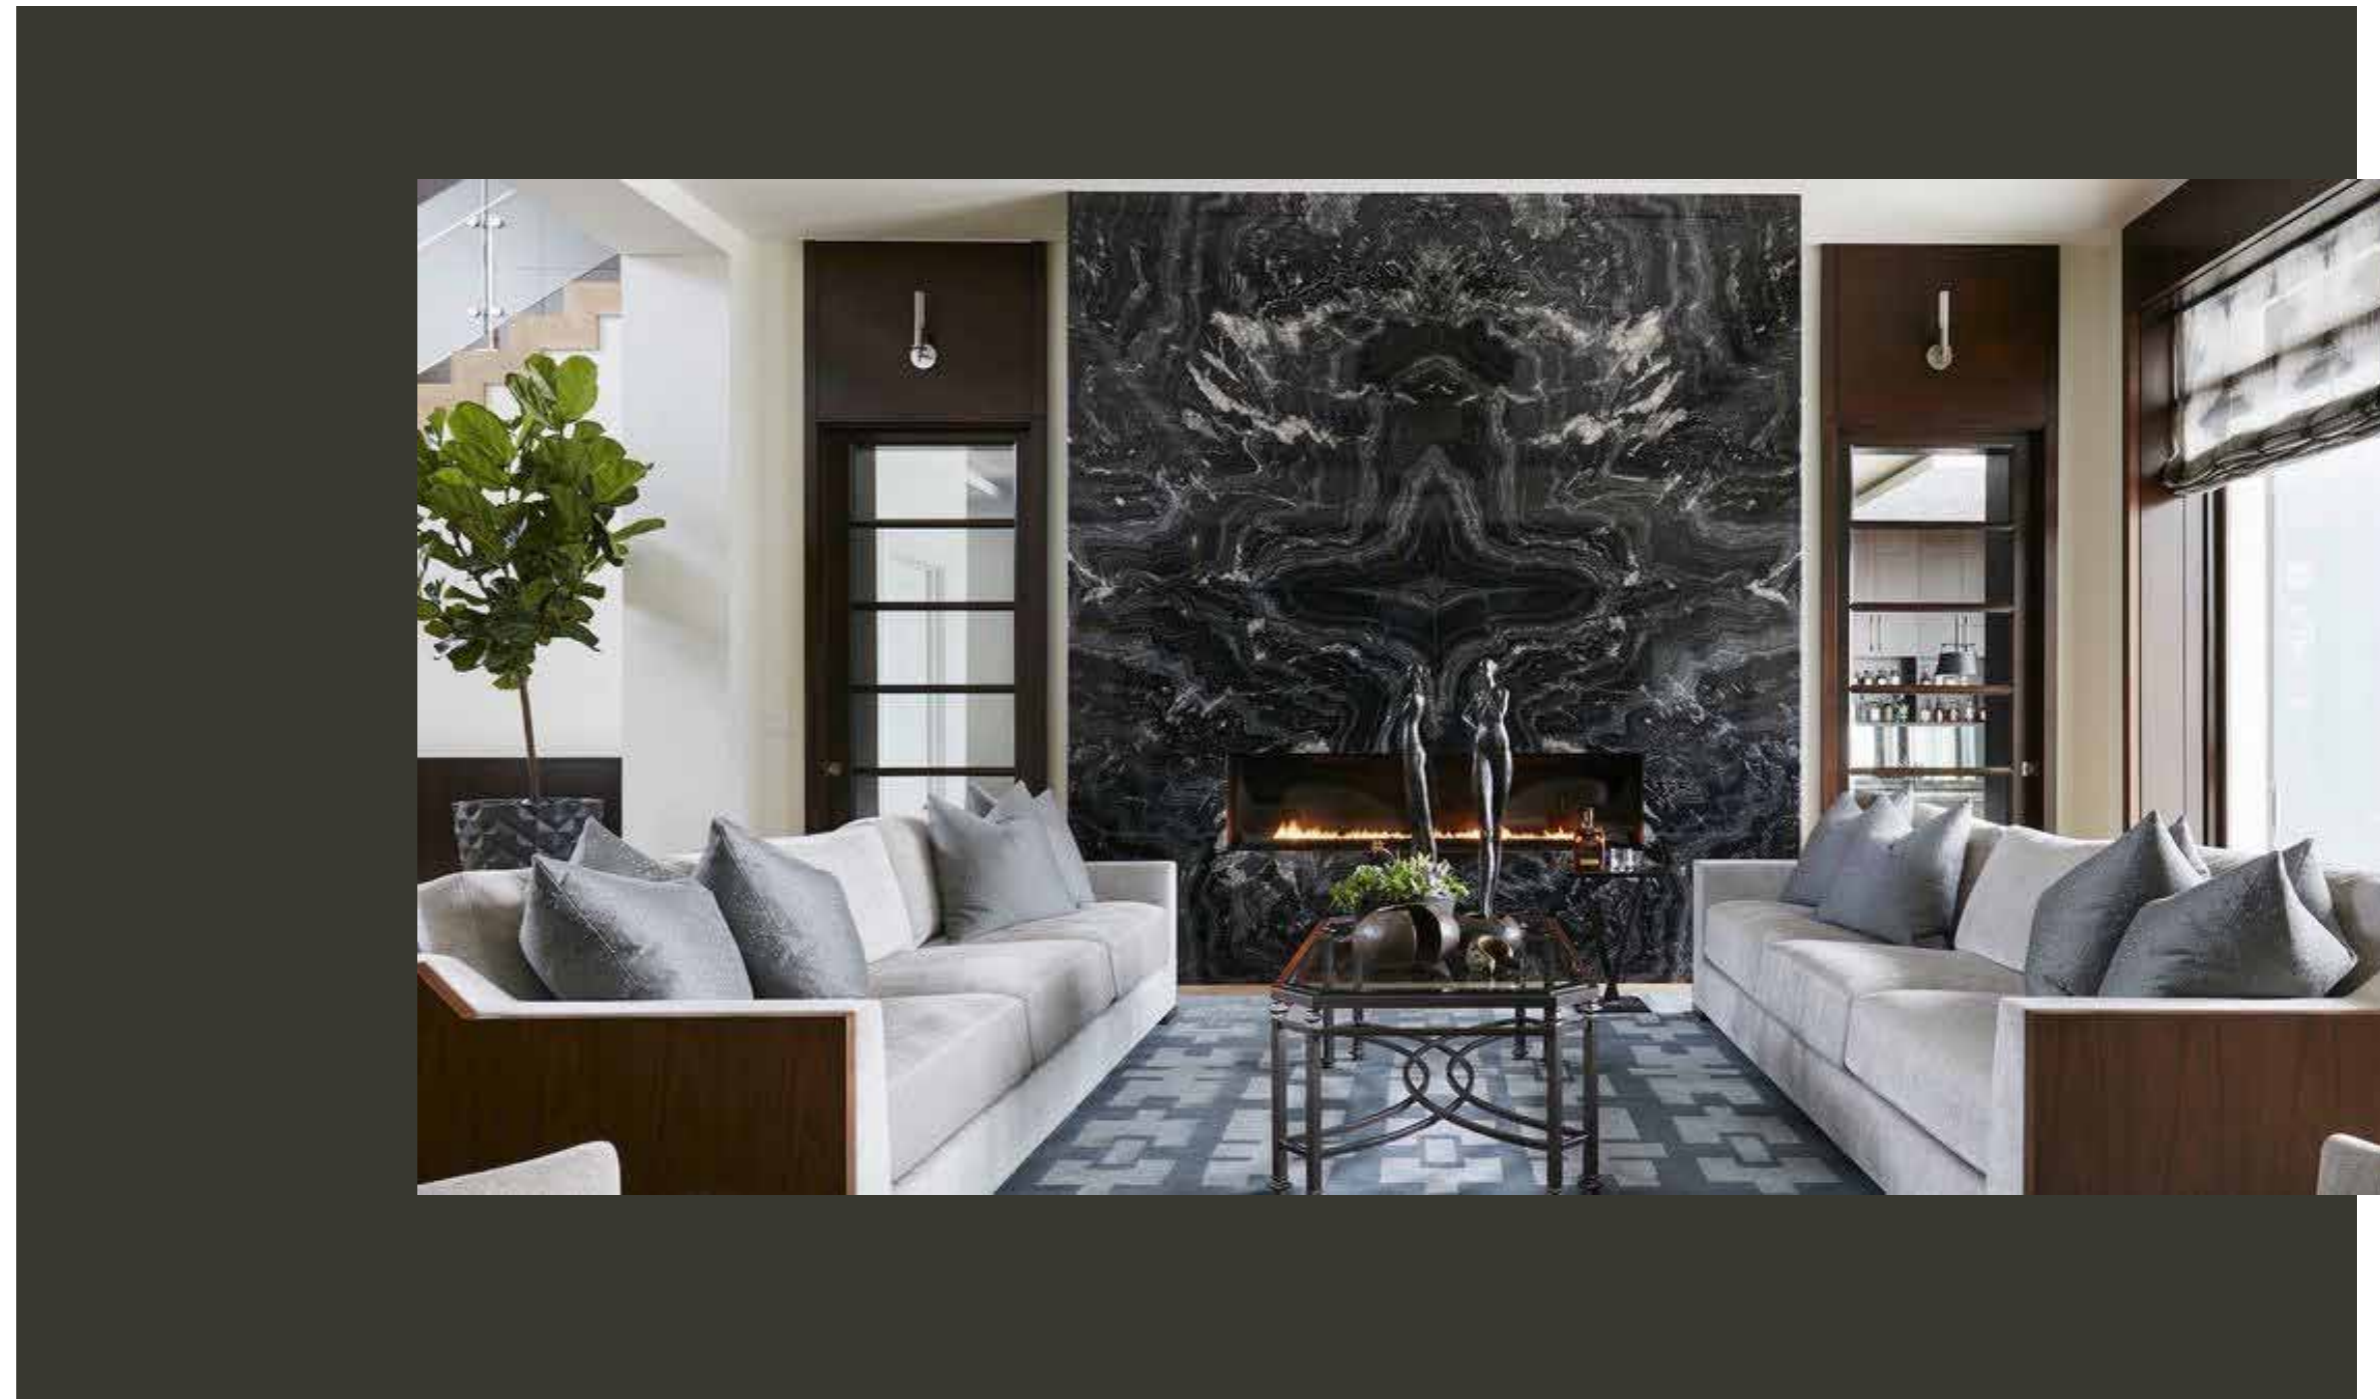

MOODY STACKED STONE

The cool-toned stacked stone on this Malibu living room fireplace offers a sleek contrast to the fire's warm glow.

POLISHED MARBLE

In Entertainment Tonight host Keltie Knight's master bedroom, an original fireplace is given a modern facelift with simple white marble and a matte black mantel. While the room boasts a modern design, the warmth of the hearth adds a layer of coziness.

GRAY TONES

A contemporary marble fireplace in Jeffrey Dodd's Manhattan penthouse is backed by warm gray marble that blends in with the room's monochromatics.

METALLIC BRICK

In this open concept home designed by Soler Architecture and Design, a modern two-way fireplace is given a reflective façade, thanks to metallic bricks that reflect the abundant natural light in the space.

VEINED BLACK MARBLE

A modern space is given a sultry edge with a floor-to-ceiling fireplace in a glossy black marble. The direct-vent design creates shorter flames, enhancing the contemporary appeal.

SLEEK WOOD-BURNING STOVE FIREPLACE