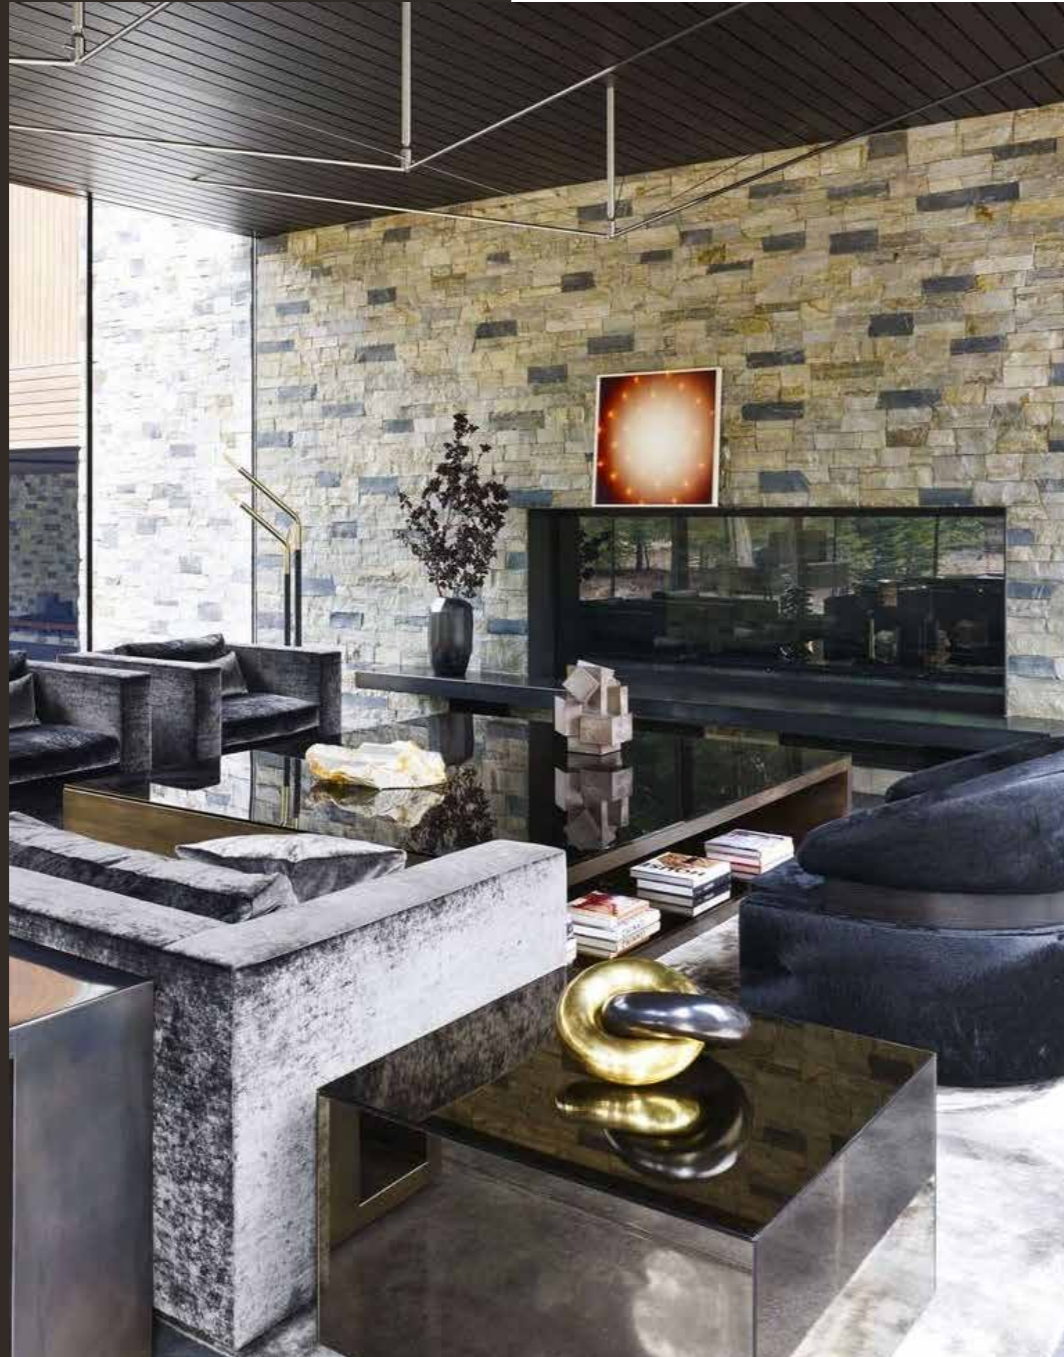

**OVERSIZED
FIREPLACE**

In a Tahoe home, the mirrored side table in the living area is by Notre Monde, and the fireplace surround is stacked flagstone.